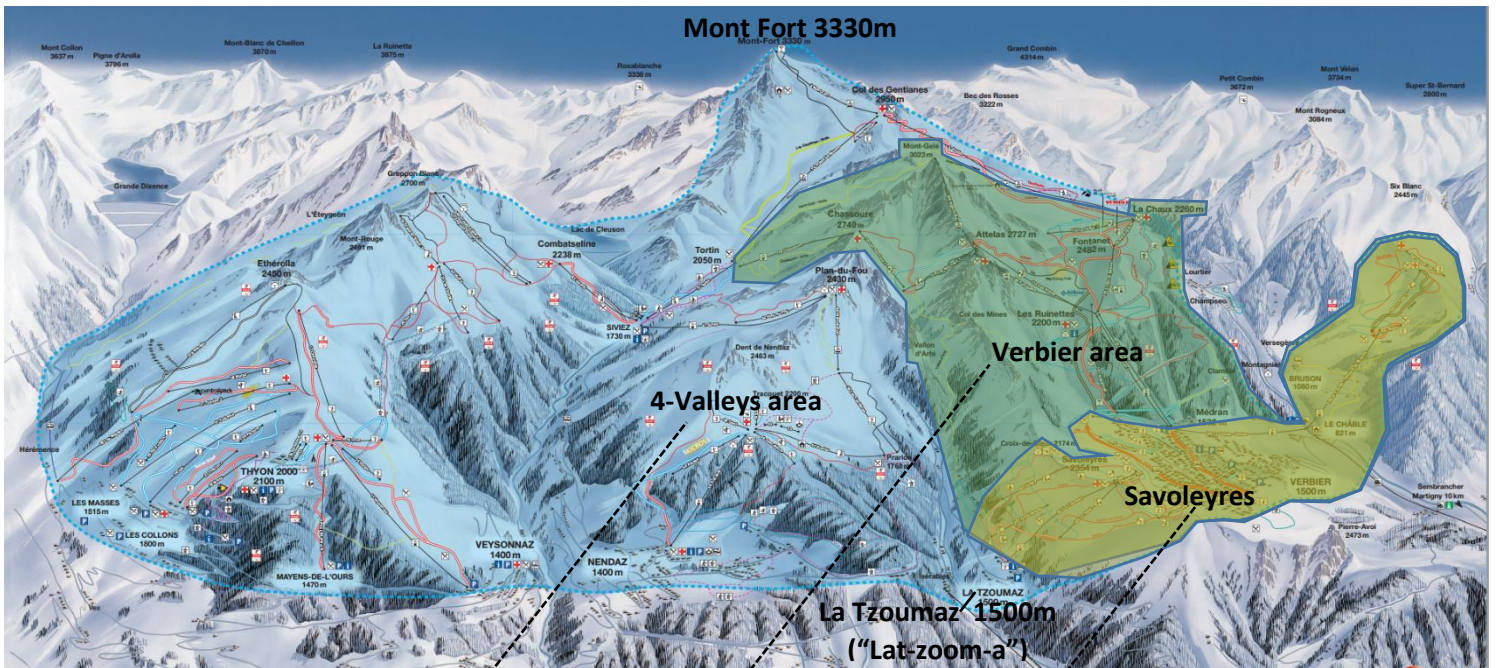

Which sector? Quel forfait?

<p>Full 4-Valleys area Plenty of skiing at all levels Includes Mont Fort (3330m)</p>	<p>Verbier area Only available for up to 6 day passes</p>	<p>Savoleyres ("Sav-o-lair") Sufficient for beginners and young children</p>
---	--	---